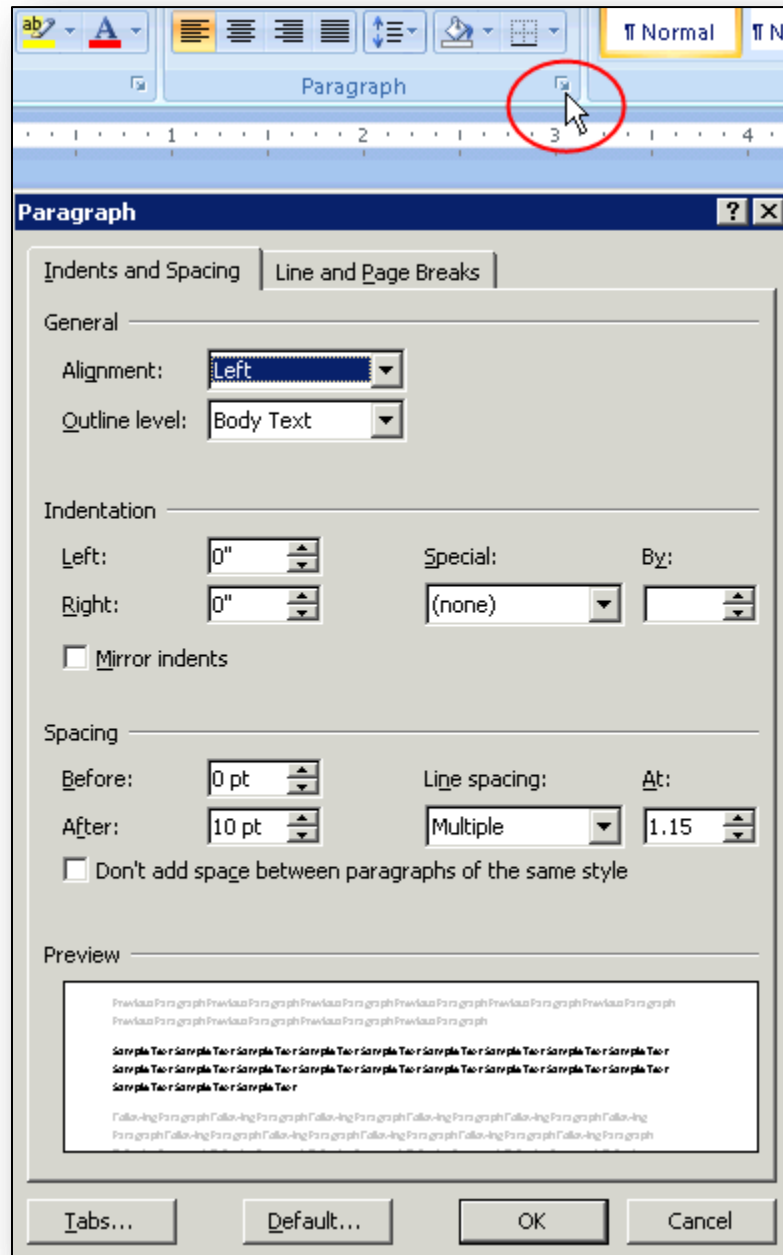

Dialog Box Launchers on the Ribbon

1. Click the Dialog Box Launcher in the Word Home Ribbon, **Font** group to open the familiar Format **Font** dialog box. The keyboard shortcut is still Ctrl D.

2. Click the Dialog Box Launcher in the Word **Home** Ribbon, **Paragraph** group to open the familiar Format Paragraph dialog box.