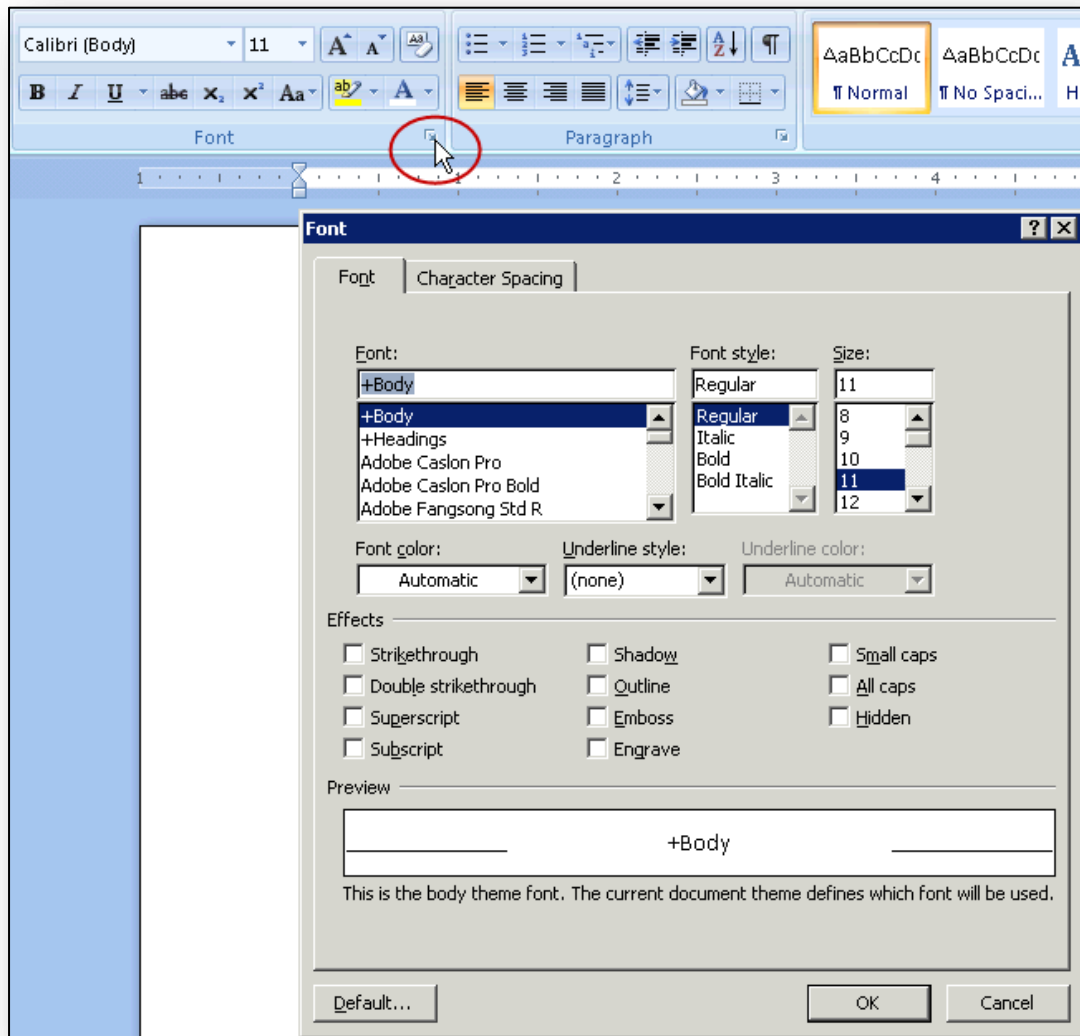

Dialog Box Launchers on the Ribbon

1. Click the Dialog Box Launcher in the Word Home Ribbon, **Font** group to open the familiar Format **Font** dialog box. The keyboard shortcut is still Ctrl D.

2. Click the Dialog Box Launcher in the Word **Home** Ribbon, **Paragraph** group to open the familiar Format Paragraph dialog box.